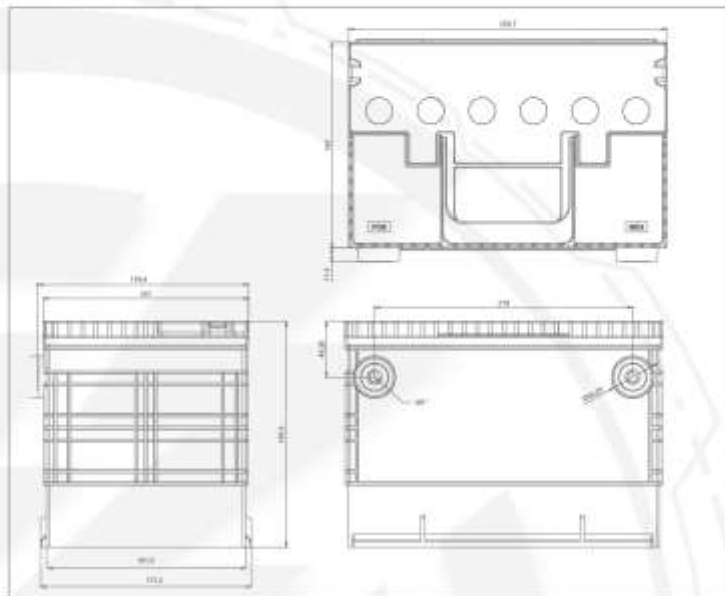

BP 78S-85

DATA SHEET

TYPE OF TERMINAL

THREADED POST

Type S SIDE TERMINAL

POLARITY

INVERTED

SPECIFICATIONS AND CHARACTERISTICS

VOLTAGE	12V
Ah	85
RES. MIN	126
CCA -18°C	720
CA -0°C	864

DIMENSIONS

LENGTH 255 mm
WIDTH 170 mm
HEIGHT 200 mm

BOX BATTERY COVER OPTIONS

SEPARATOR TYPE OF BATTERY

PP OF HIGH IMPACT
FLAT TYPE WITH HANDLE
1- LMP=SMF
2-POD(PUSH IN VENT PLUG)
PE ENVELOPE
MAINTENANCE FREE
TECHNOLOGY